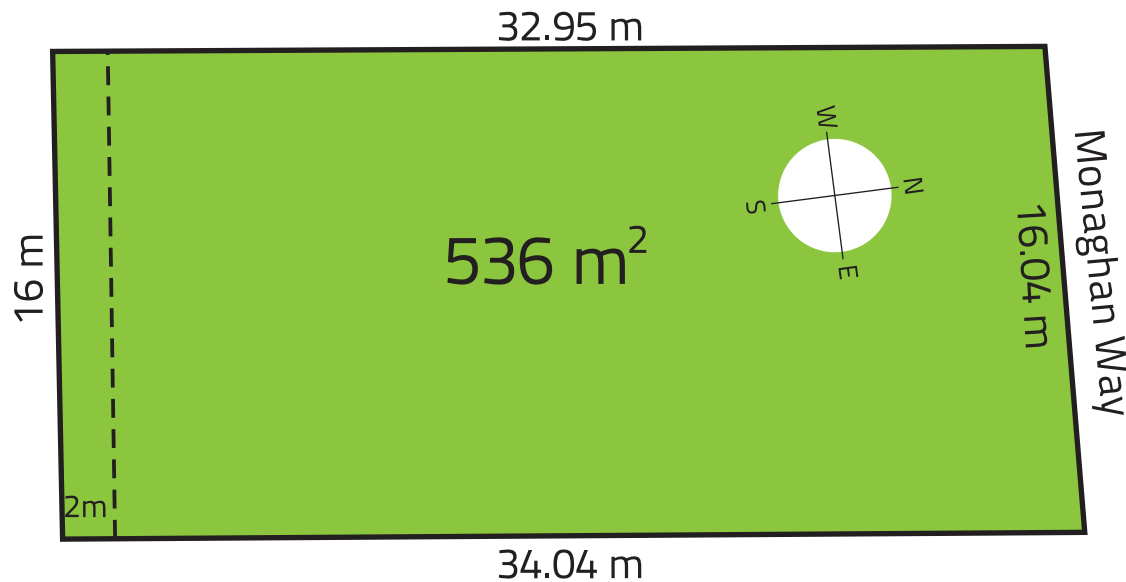

FOR SALE - \$310,000

Carlingford Estate, Lalor

Settlement 23rd December, 2011

Measurements are approximate only

Contact: Greg Pole - 0437 722 235
greg@rpmrealestate.com.au

Lot 45 Monaghan Way, Lalor
Mel Ref- Map 8 D3